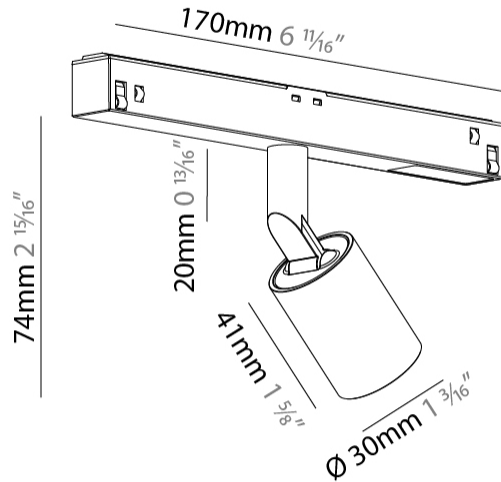

1. To build a product code in our configurator select the specify button on the base model # product page
2. To build a manual product code on this datasheet choose from the options listed below in blue font and add the suffix to the base model #

GENERAL

Series: Centriq
Subseries: Centriq for Clicktrack
Brand: Prolicht
Division: Architectural
Mounting Type: Track
Mounting Location: Ceiling
Subcategory: Spots

PHYSICAL

Shape: Cylinder
Diameter (mm): 30
Diameter (in): 1 ³/₁₆
Length (mm): 170
Length (in): 6 ¹³/₁₆
Height (mm): 74
Height (in): 2 ¹⁵/₁₆
Light Distribution: Adjustable / Direct
Fixture Finish: SSR / BKV / CWI / CRY / HAB / LAG / UFT / ITA / RUA / RUR / MIC / FTG / MYG / TWT / LOD / PUS / FRO / FUP / KIA / POP / BLS / SPG / MEY / GOH / GUM / CHC / COM / ABZ / JAG / OBR / MOS / ROR
Fixture Material: Aluminum

ELECTRICAL

Lamp Type: LED (Zhaga Standard)
Input Wattage (W): 4
Total Output Wattage (W): 3.6
Dimming: Non-Dimmable
Driver Included: No
Driver Location: Remote
Driver Type: Constant Voltage - Universal
Driver Class: Class 2
Input Voltage (V): 48
Constant Current (MA): 340
Upon Request: 0-10Vdc dimming / DALI dimming

LED

Number of LEDs: 1
Color Temperature (°K): 2700 / 3000 / 4000
Max. Delivered Lumen (lm): 260 / 270 / 290
CRI: >90 CRI

OPTICAL

Optic°: 24 / 32
Adjustability: Rotational 360°; Tilt 90° (±45°)

RATINGS AND CERTIFICATIONS

Certified By: Certified for North American Standards
IP rating: IP20